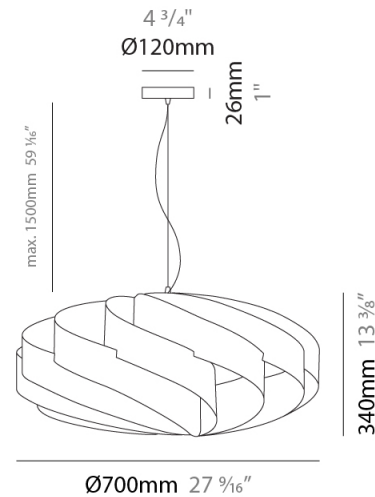

SWIRL SUSPENSION

D61012-

base number   Finish
Options

PROJECT	_____
TYPE	_____
SPECIFIER	_____
QUANTITY	_____
DATE	_____

1. To build a product code in our configurator select the specify button on the base model # product page
2. To build a manual product code on this datasheet choose from the options listed below in blue font and add the suffix to the base model #

GENERAL

Series: Swirl _____
Partner: Linea Zero _____
Division: Design _____
Installation: Suspension _____
Product Type: Pendant _____
Mounting Location: Ceiling _____

PHYSICAL

Shape: Round _____
Diameter (mm): 700 _____
Diameter (in): 27 ⁹/₁₆ _____
Height (mm): 340 _____
Height (in): 13 ³/₈ _____
Max. Overall Height (mm): 1840 _____
Max. Overall Height (in): 72 ⁷/₁₆ _____
Diffuser: Polilux™ Shade - See Finish Options _____
Fixture Finish: WHI / BLK / SIL / NGD / COP / PKM _____
Fixture Material: Polilux™/ Metal holder _____
Primary Material: Non-Static Polilux _____

ELECTRICAL

Number of Lamps: 3 _____
Lamp Type: LED Retrofit _____
Bulb Included: Bulb Not Included _____
Max. Wattage Per Lamp (W): 7 _____
Lamp Base: E26 _____
Input Voltage (V): 120 _____
Upon Request: 277Vac / GU24 _____

LED

OPTICAL

RATINGS AND CERTIFICATIONS

Certified By: Certified for North American Standards _____
IP rating: IP20 _____