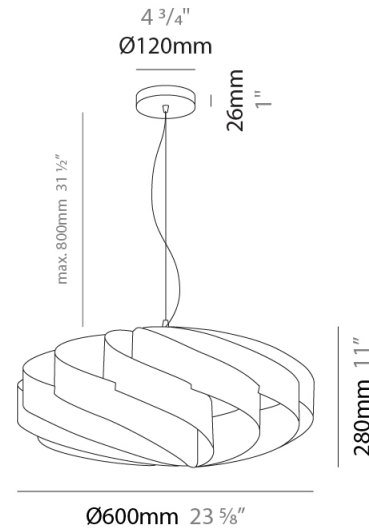

SWIRL SUSPENSION

D61011-

base number   Finish
Options

PROJECT	_____
TYPE	_____
SPECIFIER	_____
QUANTITY	_____
DATE	_____

1. To build a product code in our configurator select the specify button on the base model # product page
2. To build a manual product code on this datasheet choose from the options listed below in blue font and add the suffix to the base model #

GENERAL

Series: Swirl _____
Partner: Linea Zero _____
Division: Design _____
Installation: Suspension _____
Product Type: Pendant _____
Mounting Location: Ceiling _____

PHYSICAL

Shape: Round _____
Diameter (mm): 600 _____
Diameter (in): 23 ⁵/₈ _____
Height (mm): 280 _____
Height (in): 11 _____
Max. Overall Height (mm): 1080 _____
Max. Overall Height (in): 42 ¹/₂ _____
Diffuser: Polilux™ Shade - See Finish Options _____
Fixture Finish: WHI / BLK / SIL / NGD / COP / PKM _____
Fixture Material: Polilux™/ Metal holder _____
Primary Material: Non-Static Polilux _____

ELECTRICAL

Number of Lamps: 1 _____
Lamp Type: LED Retrofit _____
Bulb Included: Bulb Not Included _____
Max. Wattage Per Lamp (W): 7 _____
Lamp Base: E26 _____
Input Voltage (V): 120 _____
Lamp Voltage (V): 120 _____
Upon Request: 277Vac / GU24 _____

LED

OPTICAL

RATINGS AND CERTIFICATIONS

Certified By: Certified for North American Standards _____
IP rating: IP20 _____