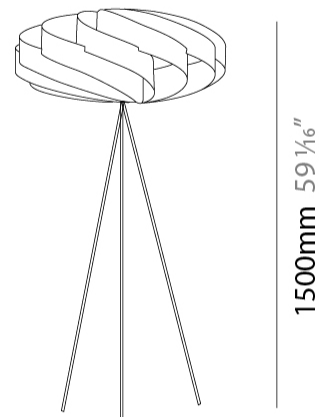

PROJECT	_____
TYPE	_____
SPECIFIER	_____
QUANTITY	_____
DATE	_____

SWIRL PORTABLE

D64007-

base number   Finish
Options

1. To build a product code in our configurator select the specify button on the base model # product page
2. To build a manual product code on this datasheet choose from the options listed below in blue font and add the suffix to the base model #

GENERAL

Series: Swirl _____
Partner: Linea Zero _____
Division: Design _____
Installation: Portable _____
Product Type: Floor _____
Mounting Location: Floor _____

PHYSICAL

Shape: Round _____
Diameter (mm): 500 _____
Diameter (in): 19 11/16 _____
Height (mm): 1500 _____
Height (in): 59 1/16 _____
Diffuser: Polilux™ Shade - See Finish Options
Fixture Finish: WHI / BLK / SIL / NGD / COP / PKM
Fixture Material: Polilux™/ Metal holder
Primary Material: Non-Static Polilux

ELECTRICAL

Number of Lamps: 1 _____
Lamp Type: LED Retrofit _____
Bulb Included: Bulb Not Included
Max. Wattage Per Lamp (W): 7 _____
Lamp Base: E26 _____
Input Voltage (V): 120 _____
Upon Request: 277Vac / GU24

LED

OPTICAL

RATINGS AND CERTIFICATIONS

Certified By: Certified for North American Standards _____
IP rating: IP20 _____