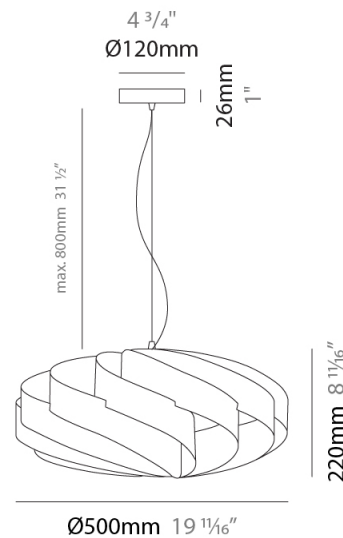

PROJECT	
TYPE	
SPECIFIER	
QUANTITY	
DATE	

SWIRL SUSPENSION

D61010- : D61010-WHI

base number

1. To build a product code in our configurator select the specify button on the base model # product page
2. To build a manual product code on this datasheet choose from the options listed below in blue font and add the suffix to the base model #

GENERAL

Series: Swirl
Partner: Linea Zero
Division: Design
Installation: Suspension
Product Type: Pendant
Mounting Location: Ceiling

PHYSICAL

Shape: Round
Diameter (mm): 500
Diameter (in): 19 11/16
Height (mm): 220
Height (in): 8 11/16
Max. Overall Height (mm): 1020
Max. Overall Height (in): 40 3/16
Weight (kg): 1
Weight (lbs): 2.199
Diffuser: White Polilux® Shade
Fixture Material: Polilux™/ Metal holder
Primary Material: Non-Static Polilux
Cable Details: Cable length 31" - Transparent

ELECTRICAL

Number of Lamps: 1
Lamp Type: LED Retrofit
Bulb Included: Bulb Not Included
Total Output Wattage (W): 7
Max. Wattage Per Lamp (W): 7
Lamp Base: E26
Input Voltage (V): 120

LED

OPTICAL

RATINGS AND CERTIFICATIONS

Certified By: CSA Certified to UL and CSA Standards
IP rating: IP20