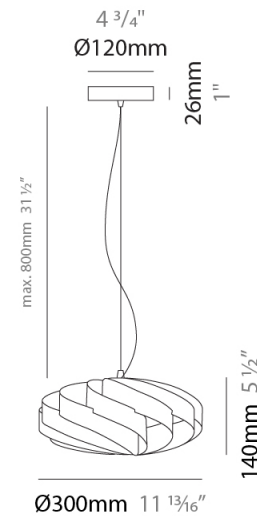

PROJECT	_____
TYPE	_____
SPECIFIER	_____
QUANTITY	_____
DATE	_____

SWIRL SUSPENSION

D61008- : D61008-SIL

base number

1. To build a product code in our configurator select the specify button on the base model # product page
2. To build a manual product code on this datasheet choose from the options listed below in blue font and add the suffix to the base model #

GENERAL

Series: Swirl
Partner: Linea Zero
Division: Design
Installation: Suspension
Product Type: Pendant
Mounting Location: Ceiling

PHYSICAL

Shape: Round
Diameter (mm): 300
Diameter (in): 11 ¹³/₁₆
Height (mm): 140
Height (in): 5 ¹/₂
Max. Overall Height (mm): 940
Max. Overall Height (in): 37
Weight (kg): 1.8
Weight (lbs): 3.999
Diffuser: Silver Polilux™ Shade
Fixture Material: Polilux™/ Metal holder
Primary Material: Non-Static Polilux

ELECTRICAL

Number of Lamps: 1
Lamp Type: LED Retrofit
Bulb Included: Bulb Not Included
Total Output Wattage (W): 3
Max. Wattage Per Lamp (W): 3
Lamp Base: E12
Input Voltage (V): 120

LED

OPTICAL

RATINGS AND CERTIFICATIONS

Certified By: CSA Certified to UL and CSA Standards
IP rating: IP20